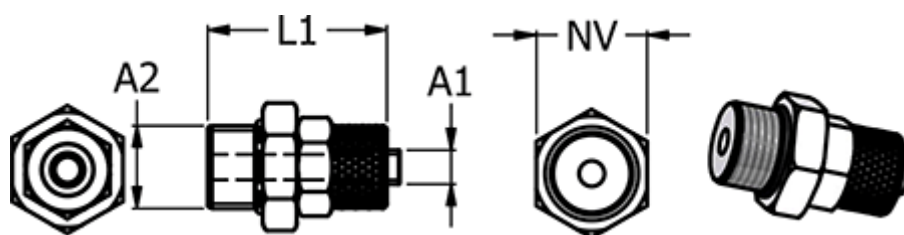

Article number: 586111128

Description: Push-on fitting 11.1012-8, metal  $\text{Ø}8/6\text{-G } 1/2\text{'}$   
Straight connector

## Measures

Hose Diameter A2	= 8/6
L1	= 32
NV	= 24
Thread A2	= G 1/2"